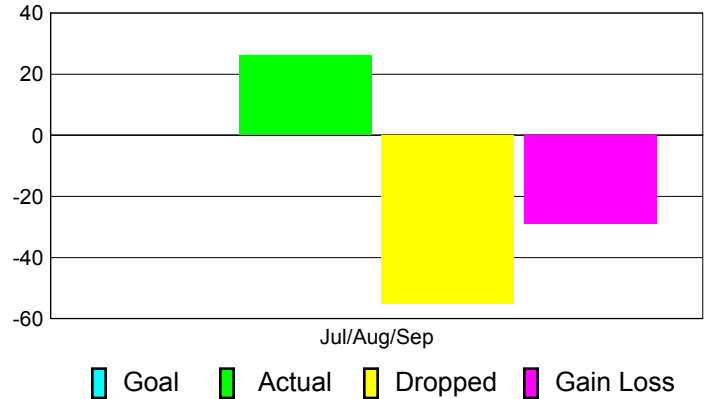

Membership Results 2012-2013

Goal, New, Dropped, Gain/Loss

Comparison of Membership Gain/Loss

Current Year Compared to the Previous Year